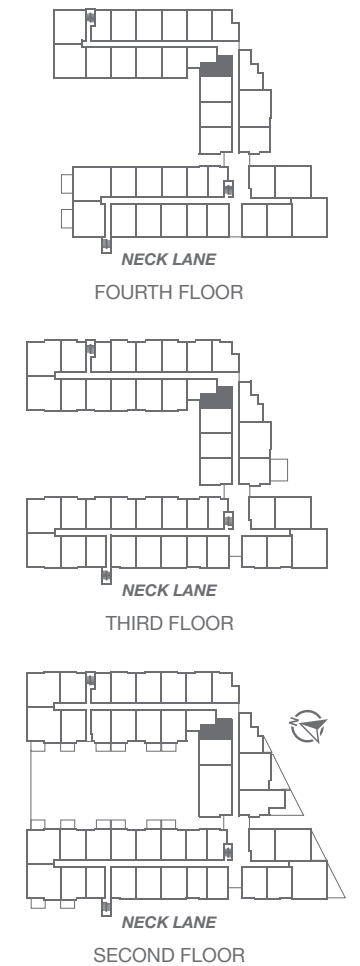

Residence 225, 328 & 424

STUDIO
1 BATH

Notes:

Info@RentTheAvion.com | 908.765.8000
1023 Neck Lane, Elizabeth, NJ 07201
RentTheAvion.com

All dimensions are approximate and subject to construction variances. Plans may contain variations from floor to floor.

THE AVION