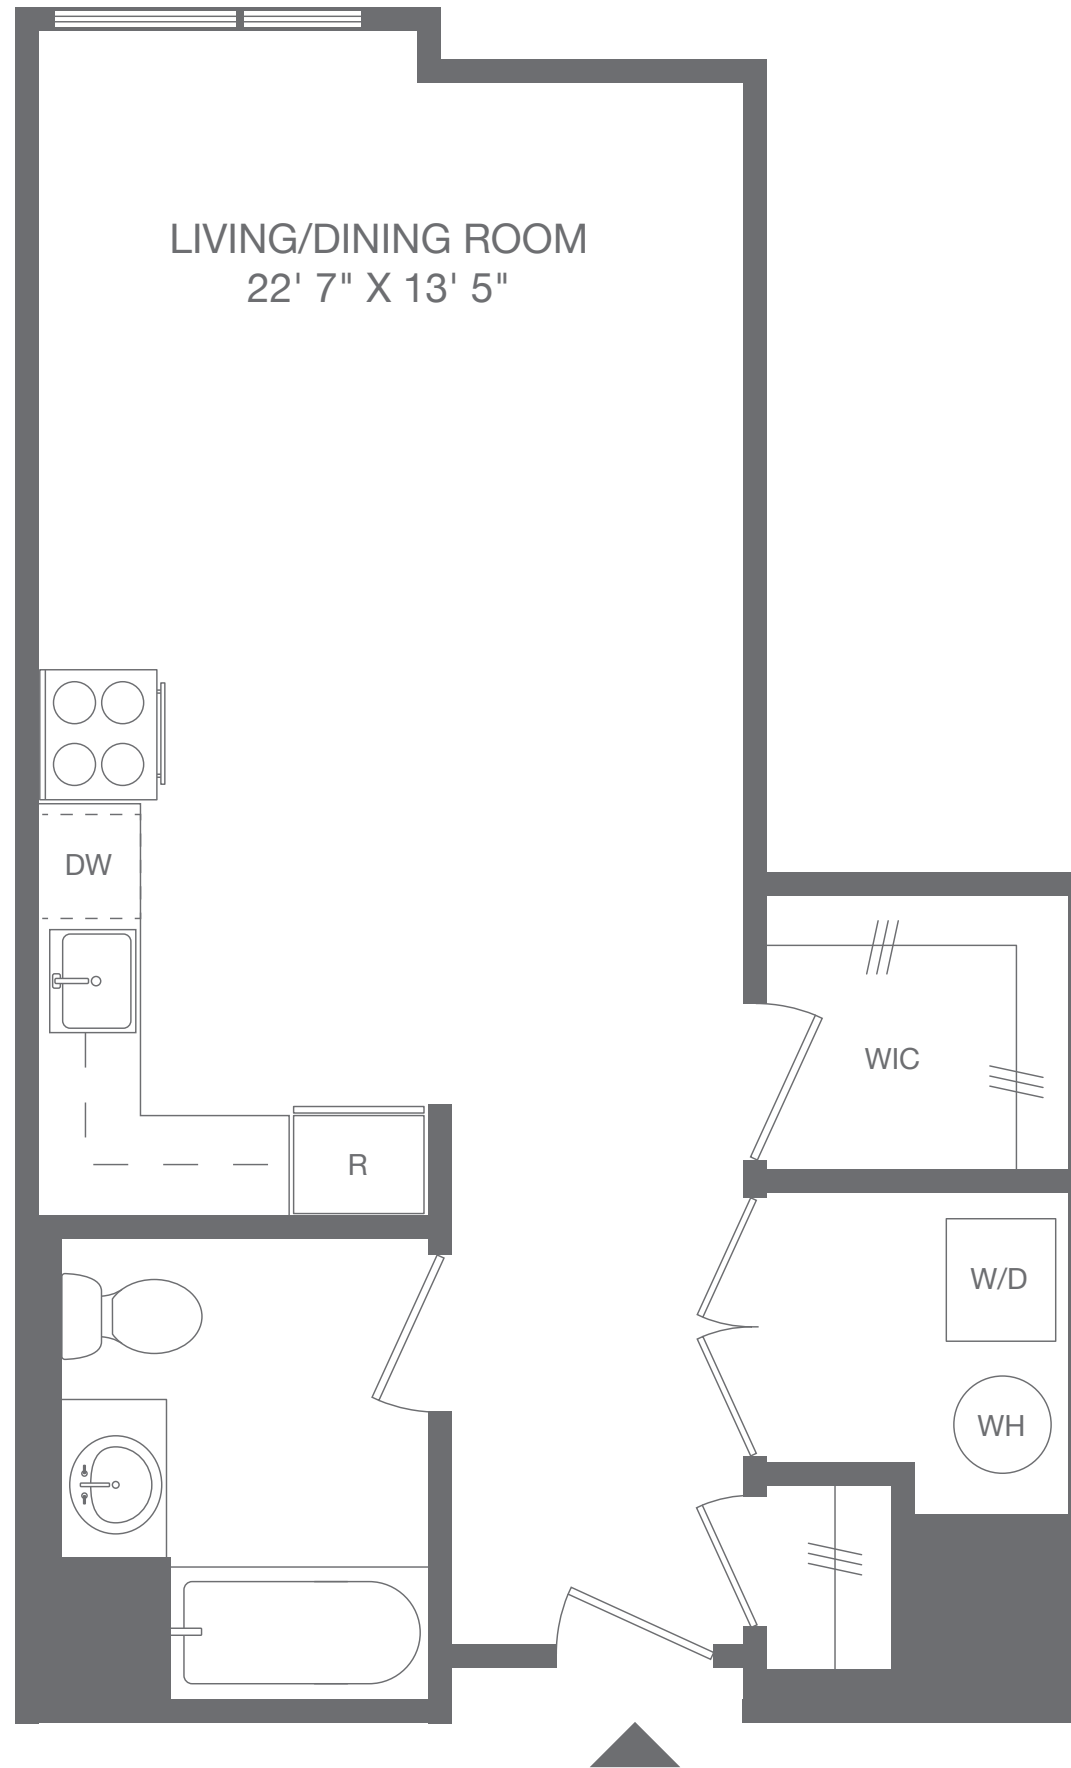

Residence 225, 328 & 424

STUDIO
1 BATH

Notes:

Info@RentTheAvion.com | 908.765.8000
1023 Neck Lane, Elizabeth, NJ 07201
RentTheAvion.com

All dimensions are approximate and subject to construction variances. Plans may contain variations from floor to floor.

THE AVION