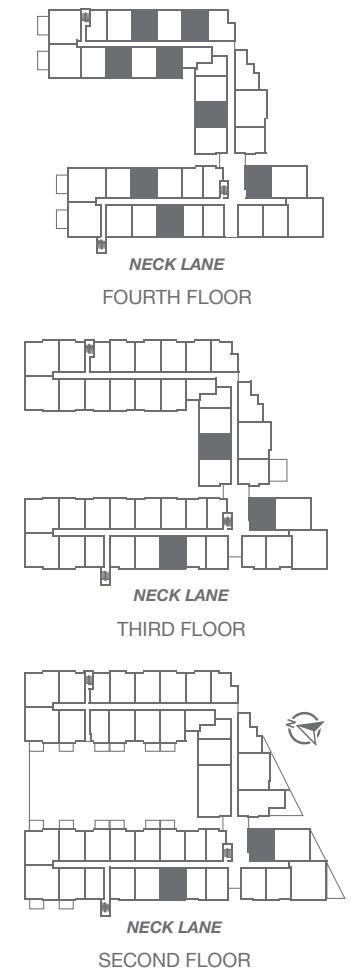

Residence

204-404, 211-411,
324, 412, 420, 427,
428, 431 & 432

1 BEDROOM
1 BATH

Notes:

Info@RentTheAvion.com | 908.765.8000
1023 Neck Lane, Elizabeth, NJ 07201
RentTheAvion.com

All dimensions are approximate and subject to construction variances. Plans may contain variations from floor to floor.

THE AVION