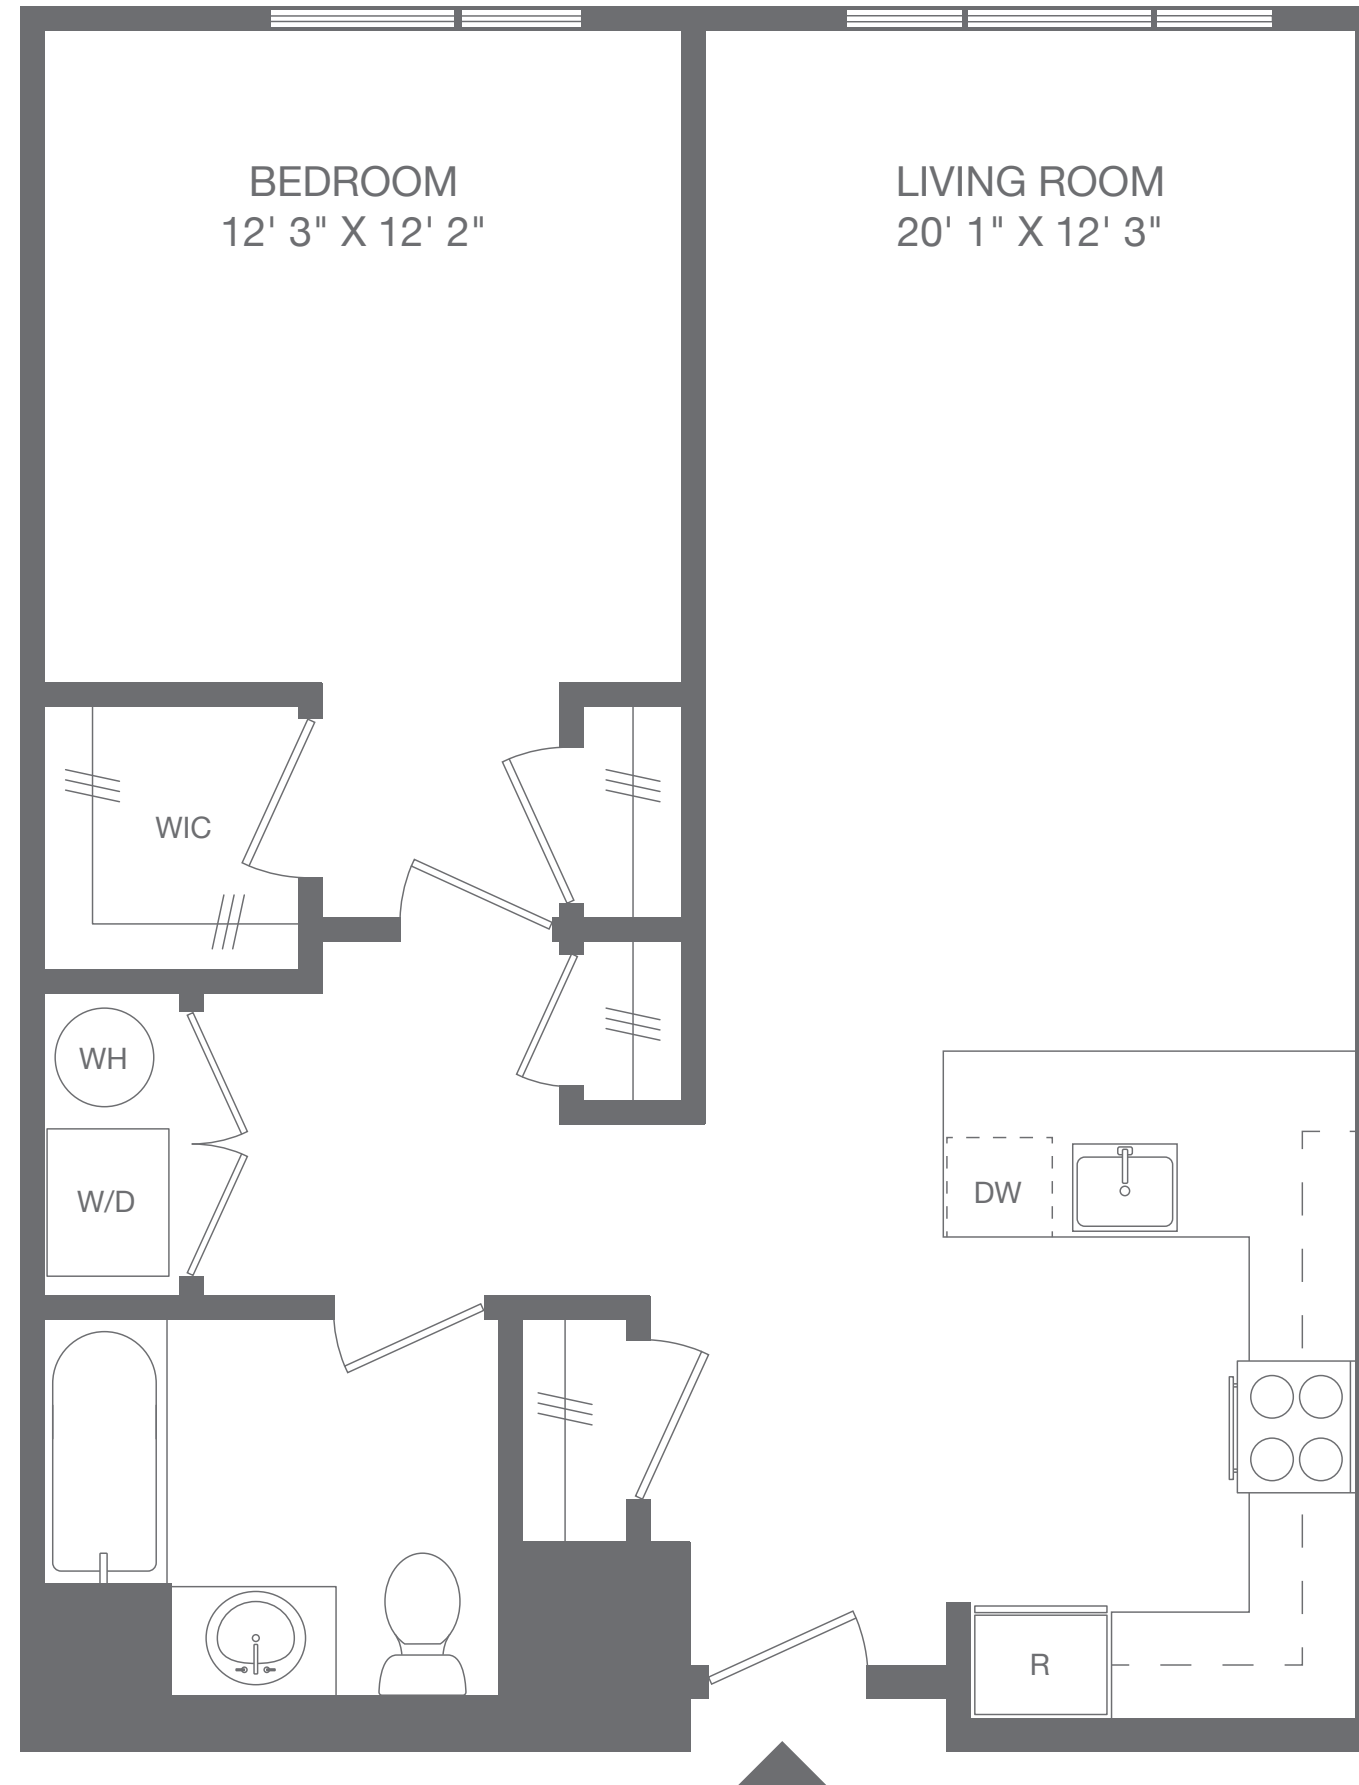

Residence

204-404, 211-411,
324, 412, 420, 427,
428, 431 & 432

1 BEDROOM
1 BATH

Notes:

Info@RentTheAvion.com | 908.765.8000
1023 Neck Lane, Elizabeth, NJ 07201
RentTheAvion.com

All dimensions are approximate and subject to construction variances. Plans may contain variations from floor to floor.

THE AVION