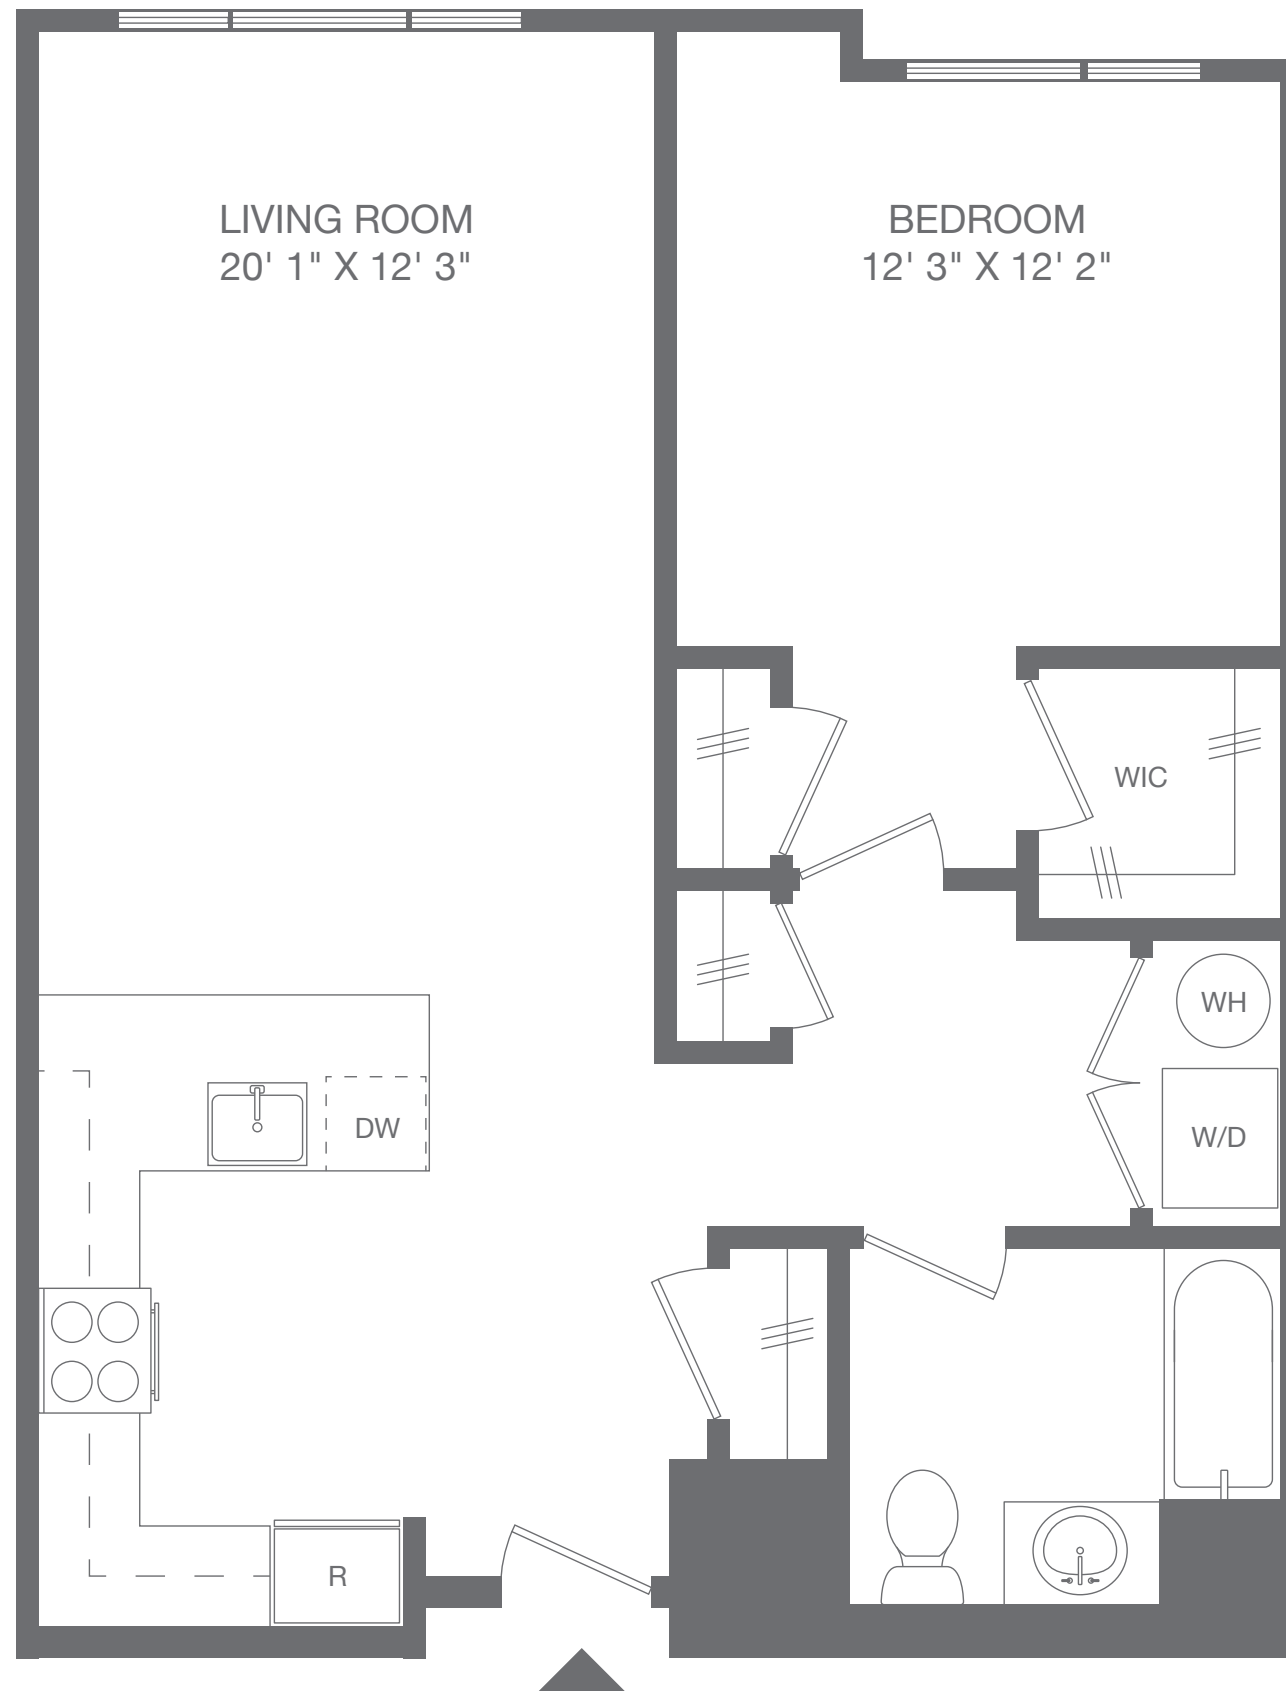

Residence

230, 234, 238,
310, 314, 318,
333, 334, 337,
338 & 341

1 BEDROOM
1 BATH

Notes:

Info@RentTheAvion.com | 908.765.8000
1023 Neck Lane, Elizabeth, NJ 07201
RentTheAvion.com

All dimensions are approximate and subject to construction variances. Plans may contain variations from floor to floor.

THE AVION