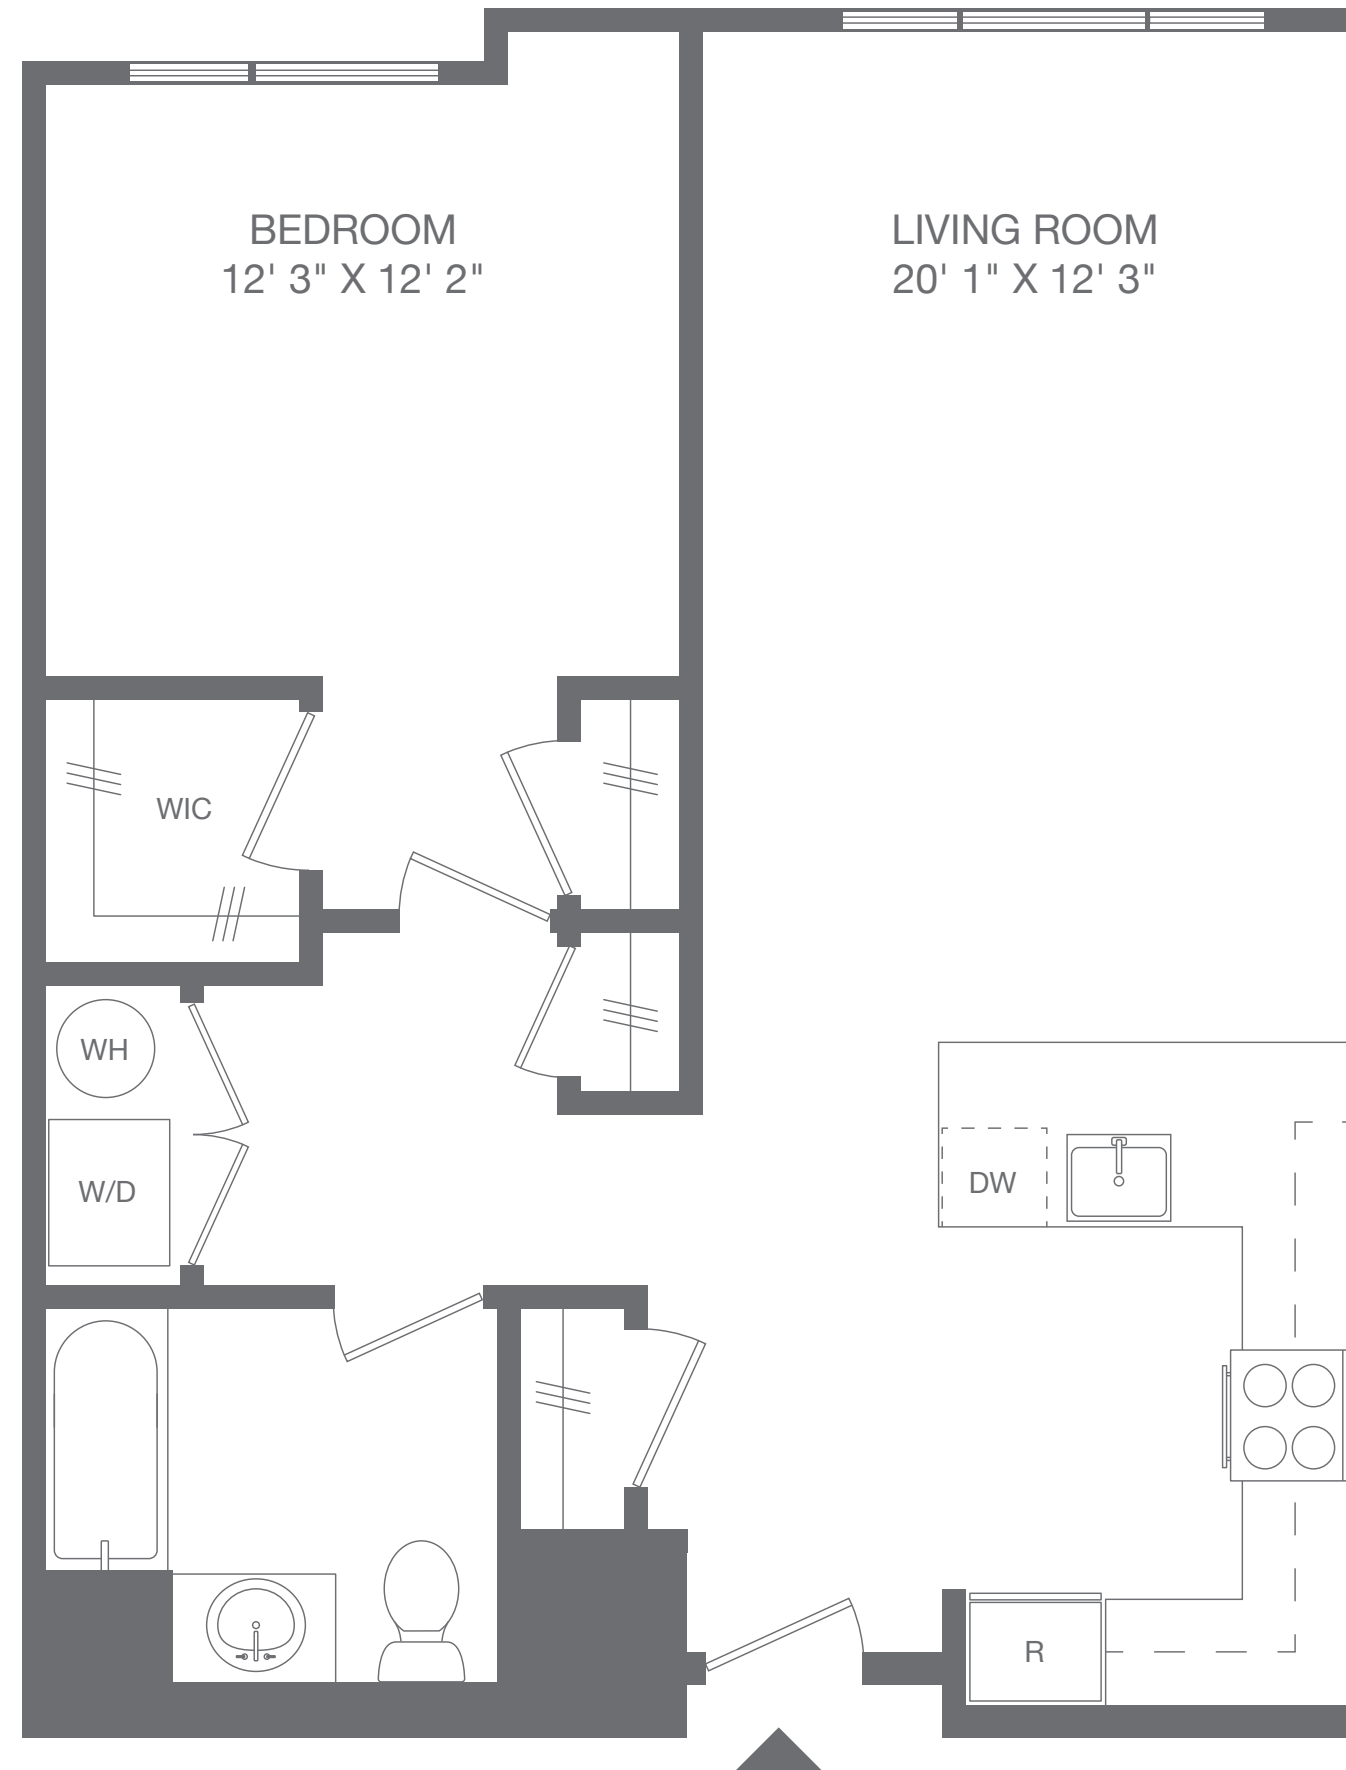

Residence

219-319, 228, 232,
312, 316, 319, 331,
332, 335, 336 &
340

1 BEDROOM
1 BATH

Notes:

Info@RentTheAvion.com | 908.765.8000
1023 Neck Lane, Elizabeth, NJ 07201
RentTheAvion.com

All dimensions are approximate and subject to construction variances. Plans may contain variations from floor to floor.

THE AVION