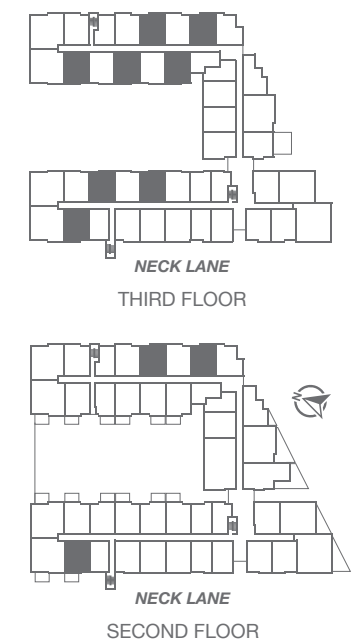

Residence

219-319, 228, 232,
312, 316, 319, 331,
332, 335, 336 &
340

1 BEDROOM
1 BATH

Notes:

Info@RentTheAvion.com | 908.765.8000
1023 Neck Lane, Elizabeth, NJ 07201
RentTheAvion.com

All dimensions are approximate and subject to construction variances. Plans may contain variations from floor to floor.

THE AVION