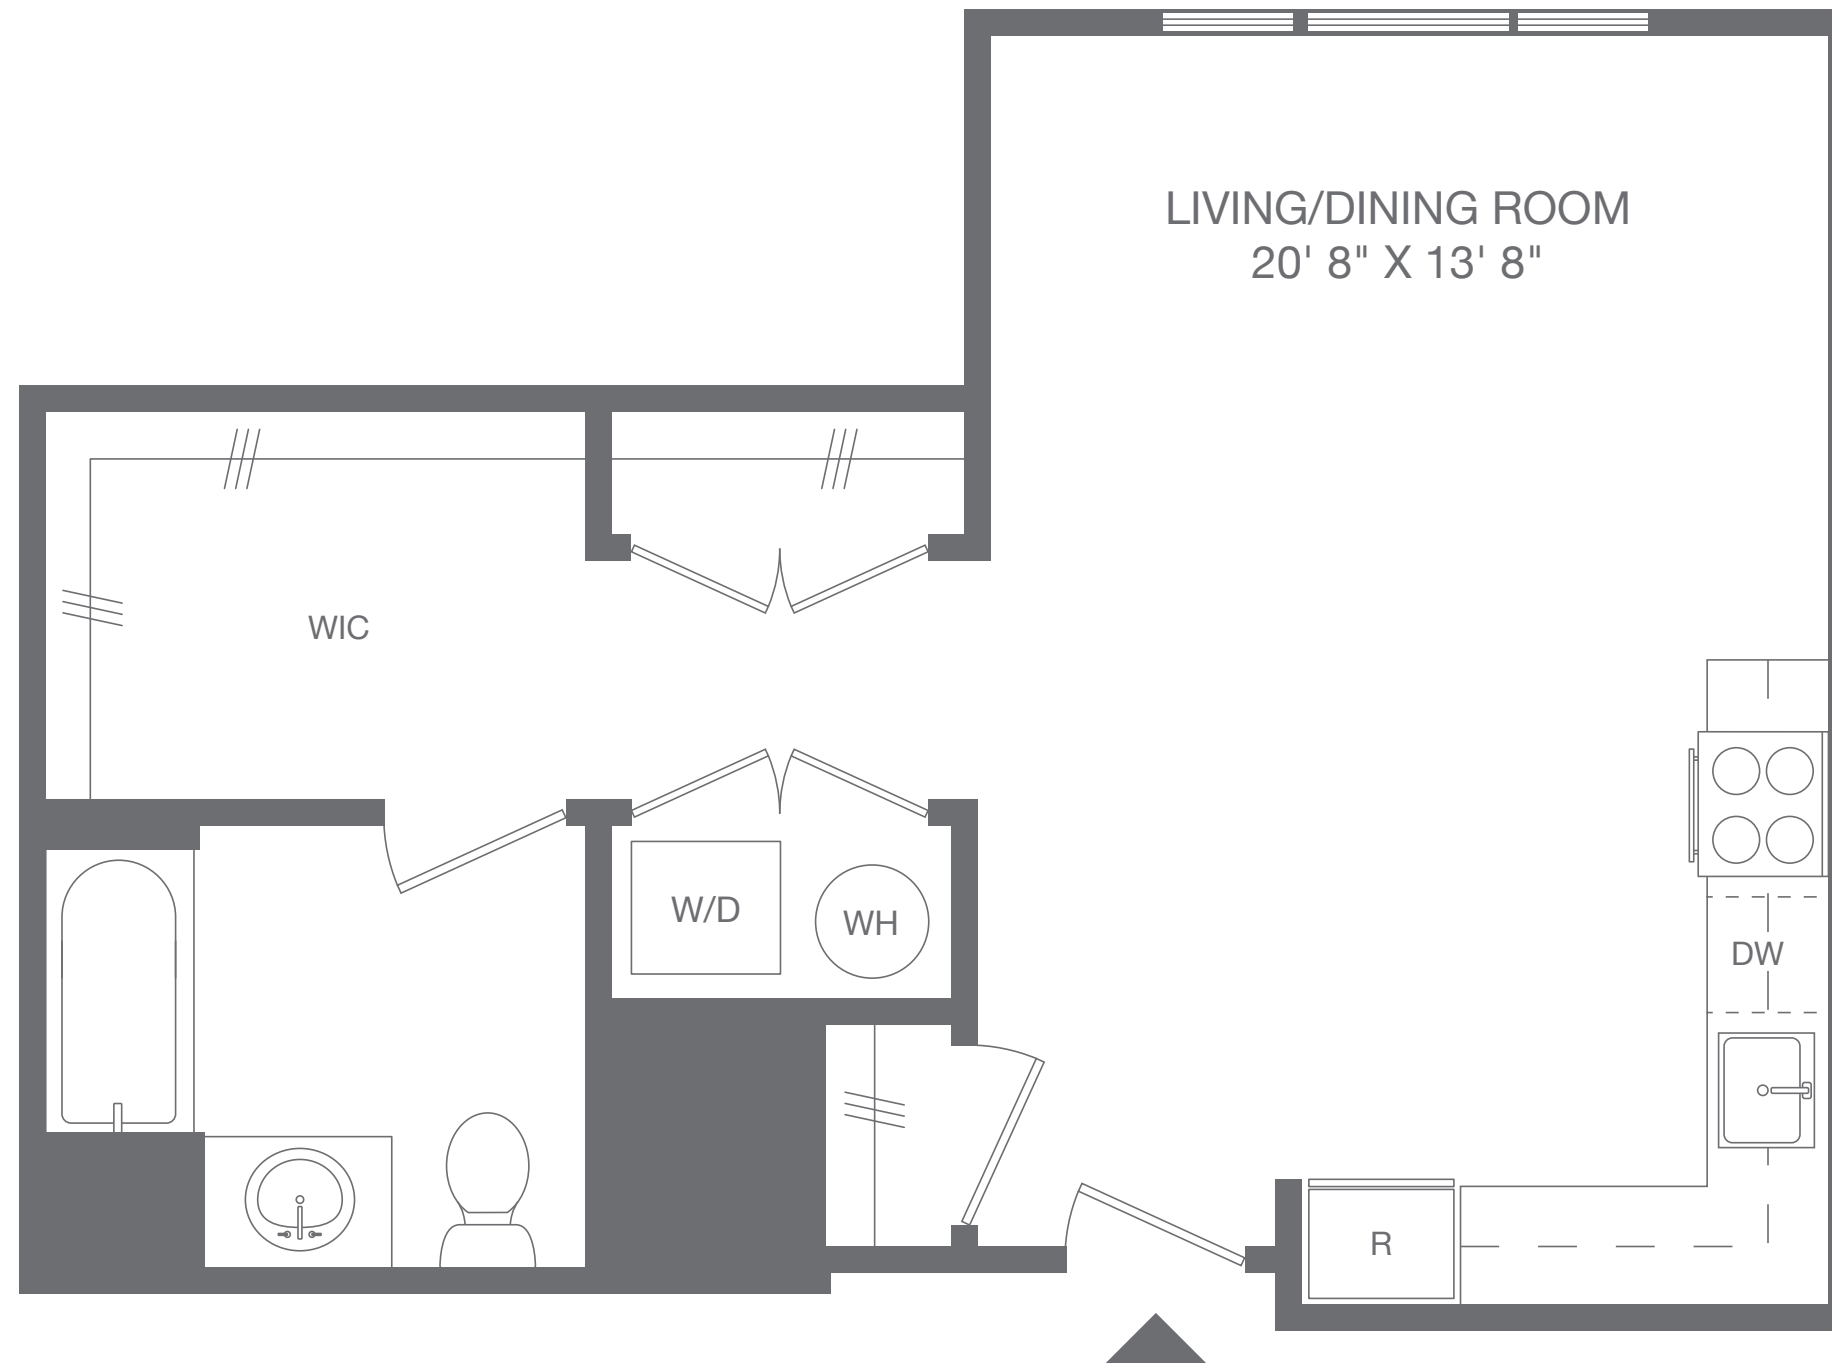

Residence 227, 330 & 426

STUDIO
1 BATH

Notes:

Info@RentTheAvion.com | 908.765.8000
1023 Neck Lane, Elizabeth, NJ 07201
RentTheAvion.com

All dimensions are approximate and subject to construction variances. Plans may contain variations from floor to floor.

THE AVION