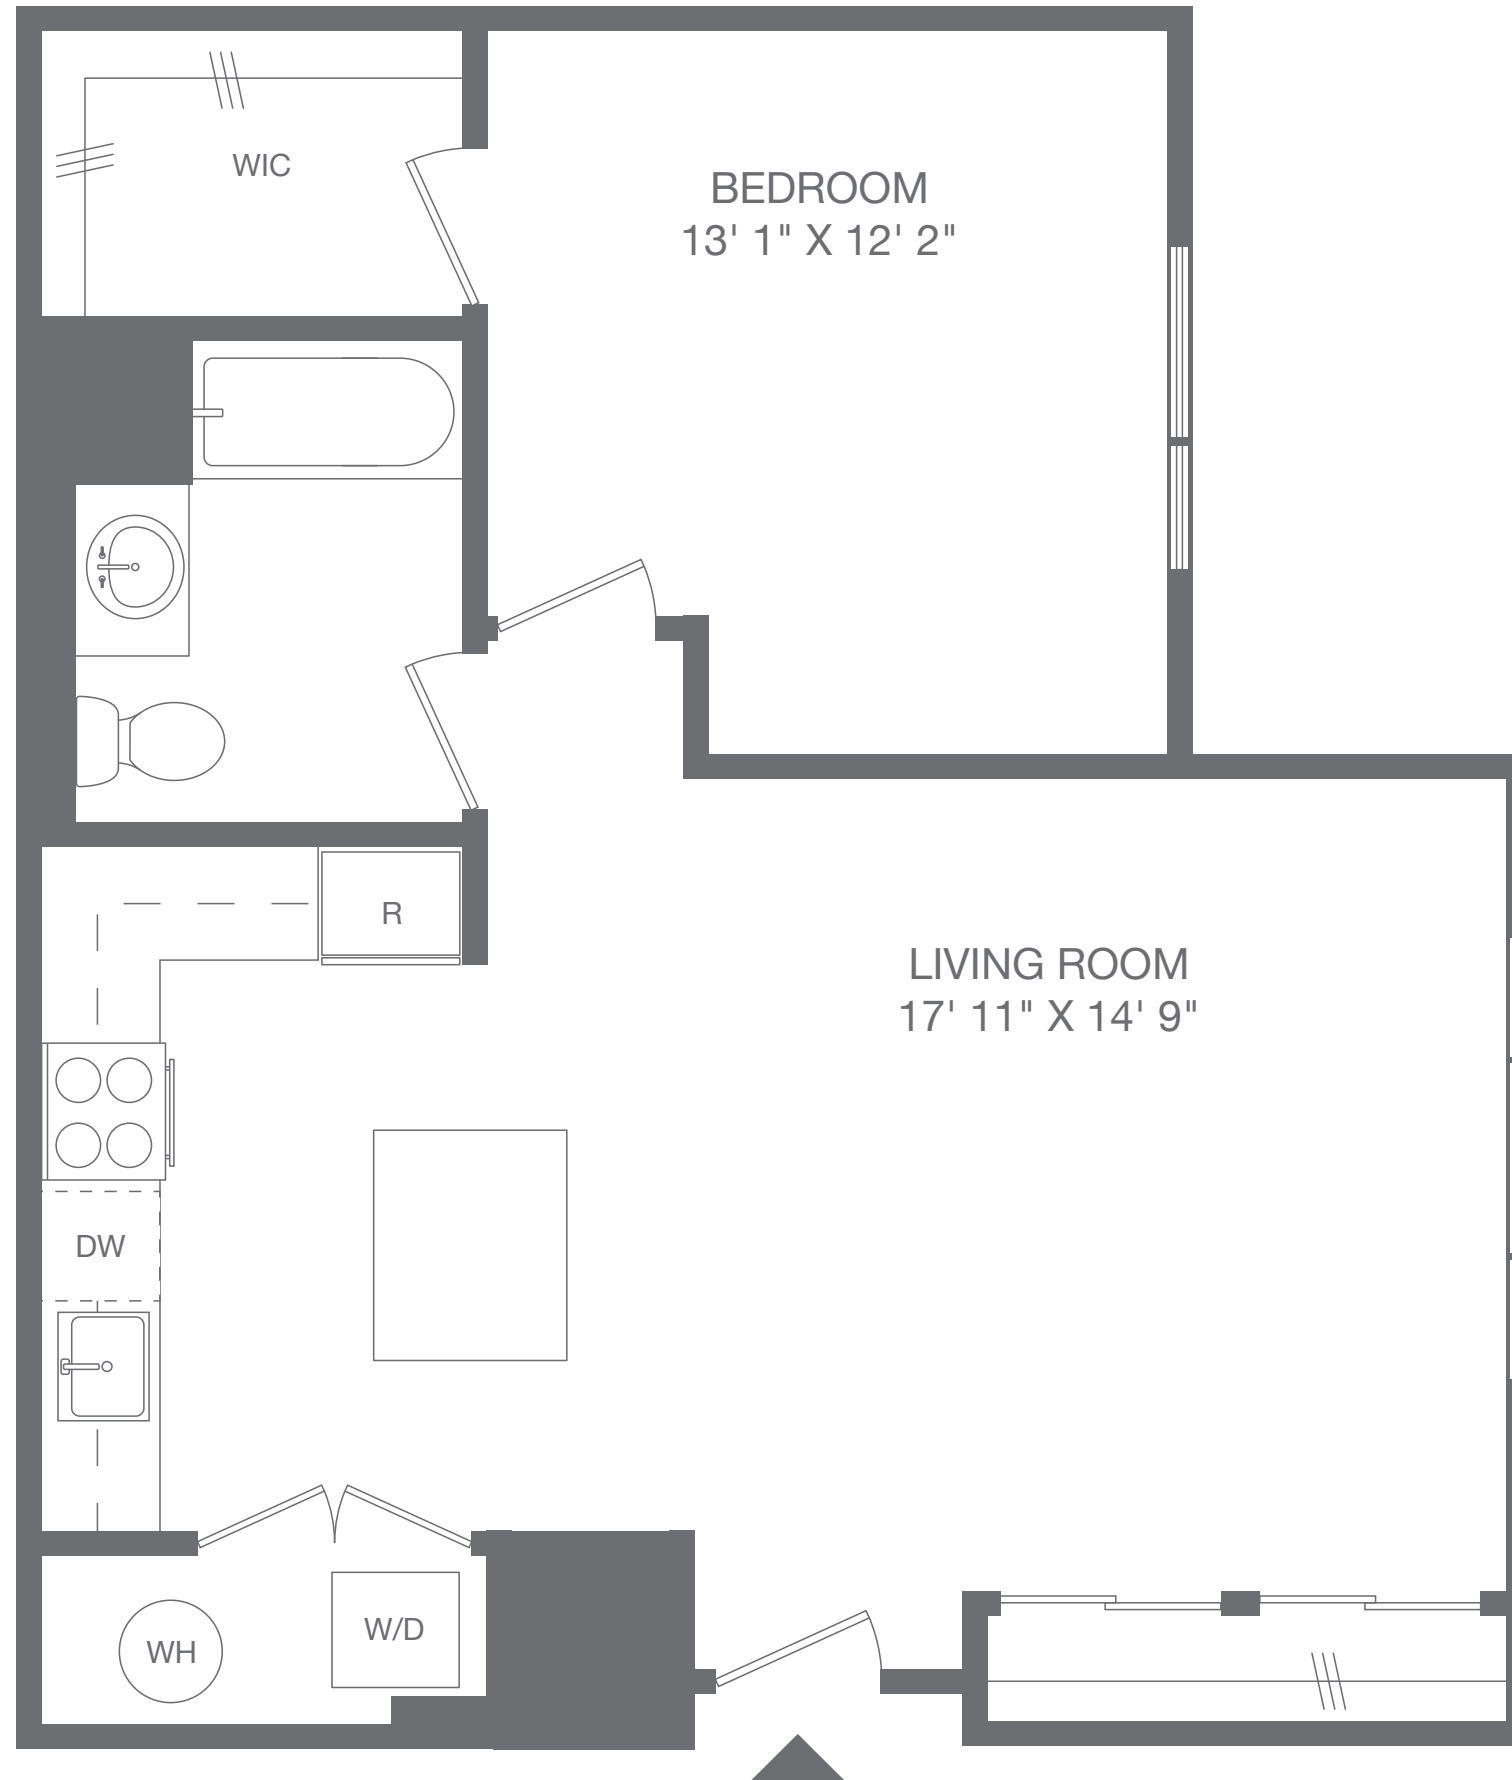

Residence 425

1 BEDROOM
1 BATH

Notes:

Info@RentTheAvion.com | 908.765.8000
1023 Neck Lane, Elizabeth, NJ 07201
RentTheAvion.com

All dimensions are approximate and subject to construction variances. Plans may contain variations from floor to floor.

THE AVION