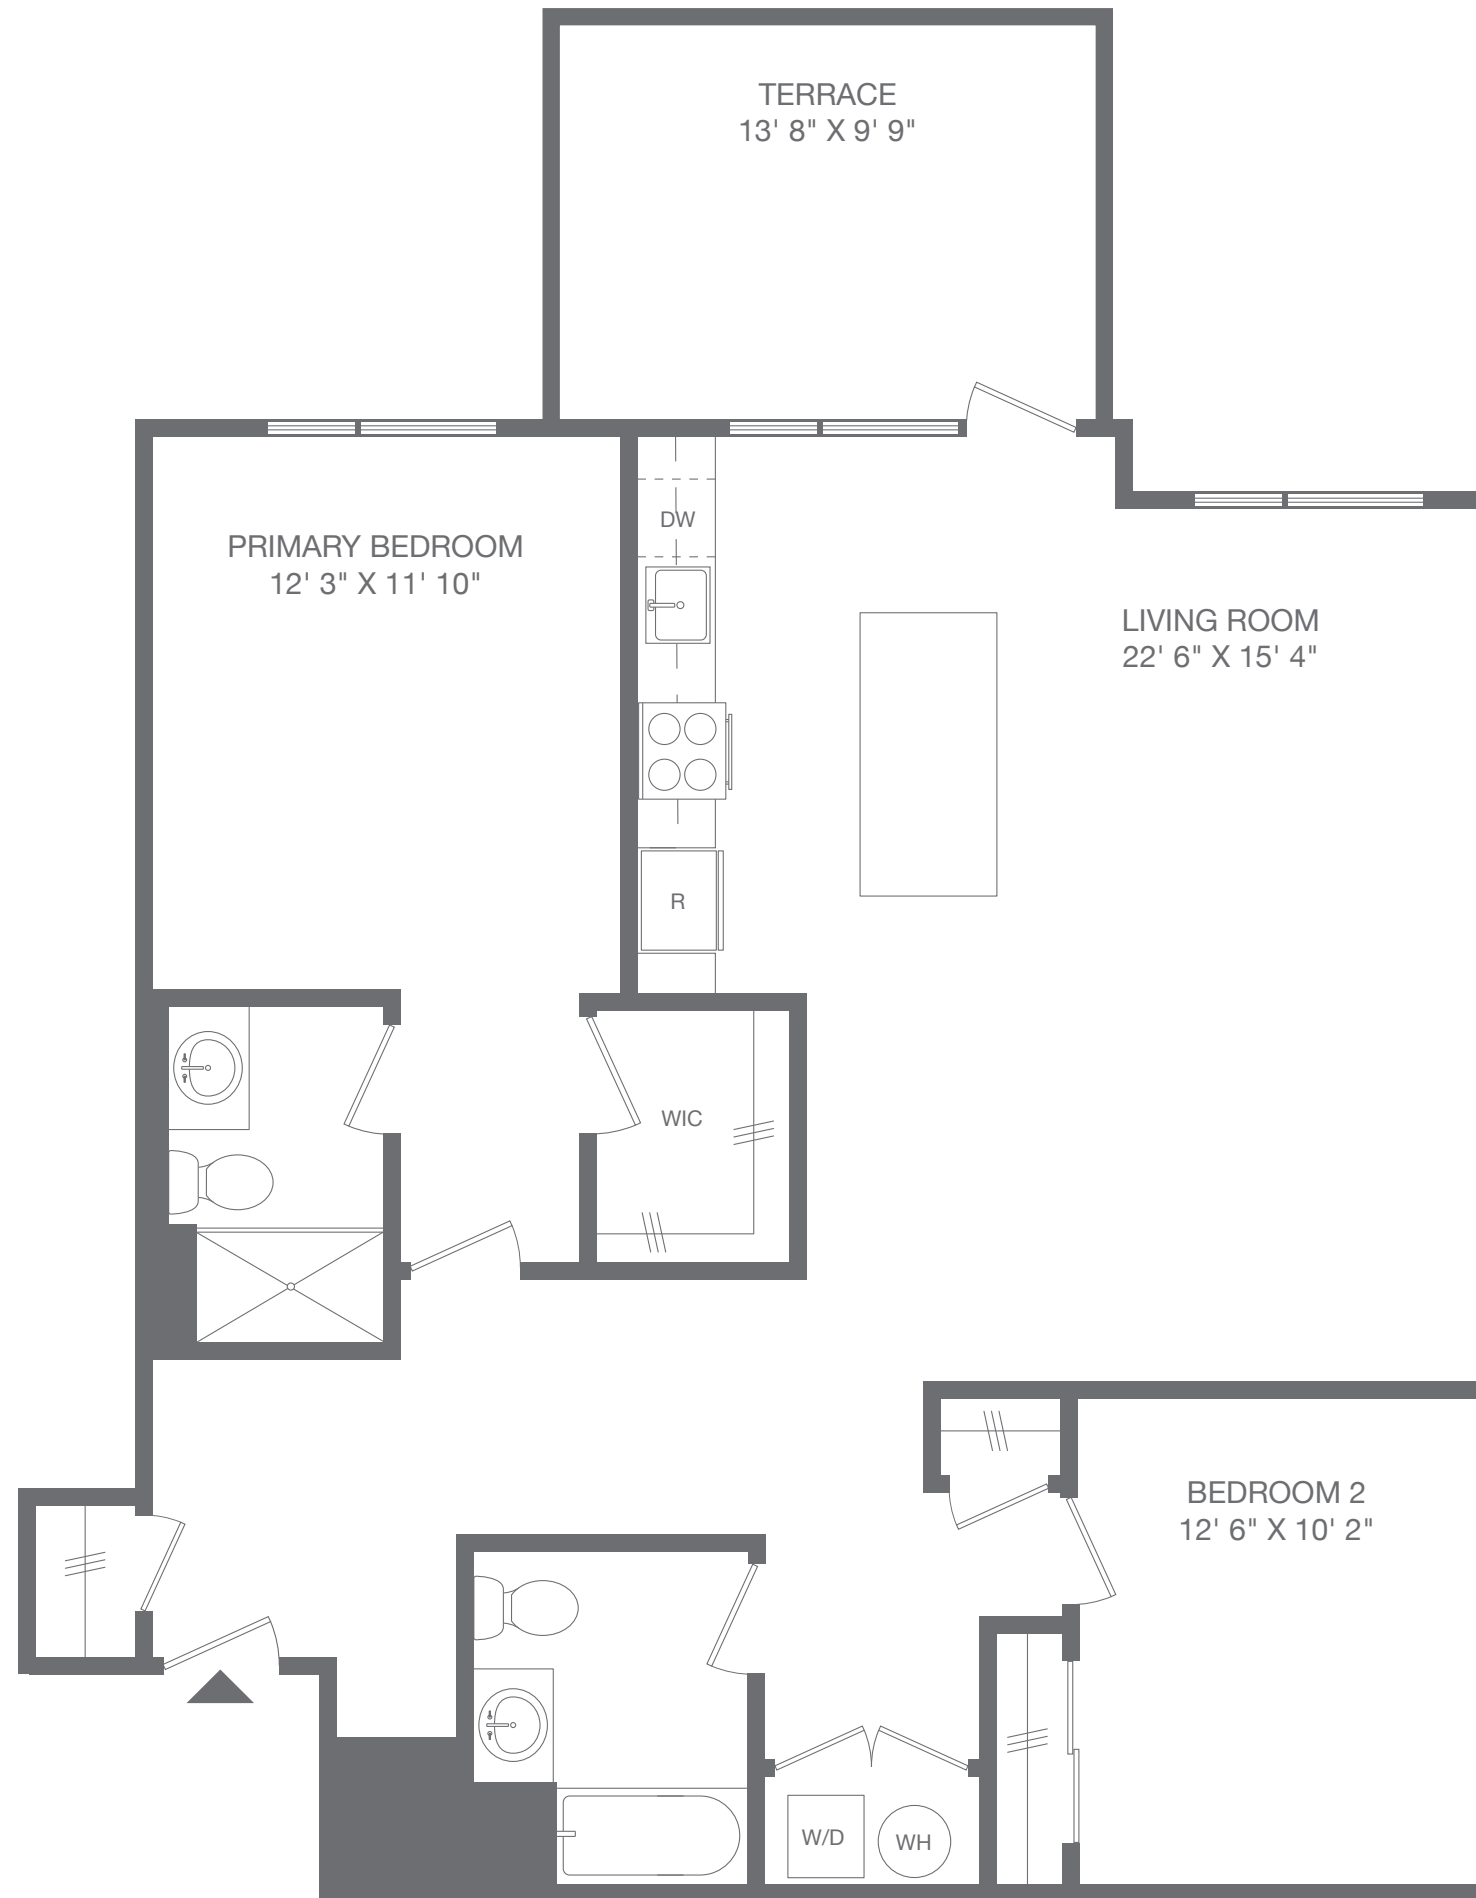

Residence 416

2 BEDROOM
2 BATH
TERRACE

Notes:

Info@RentTheAvion.com | 908.765.8000
1023 Neck Lane, Elizabeth, NJ 07201
RentTheAvion.com

All dimensions are approximate and subject to construction variances. Plans may contain variations from floor to floor.

THE AVION