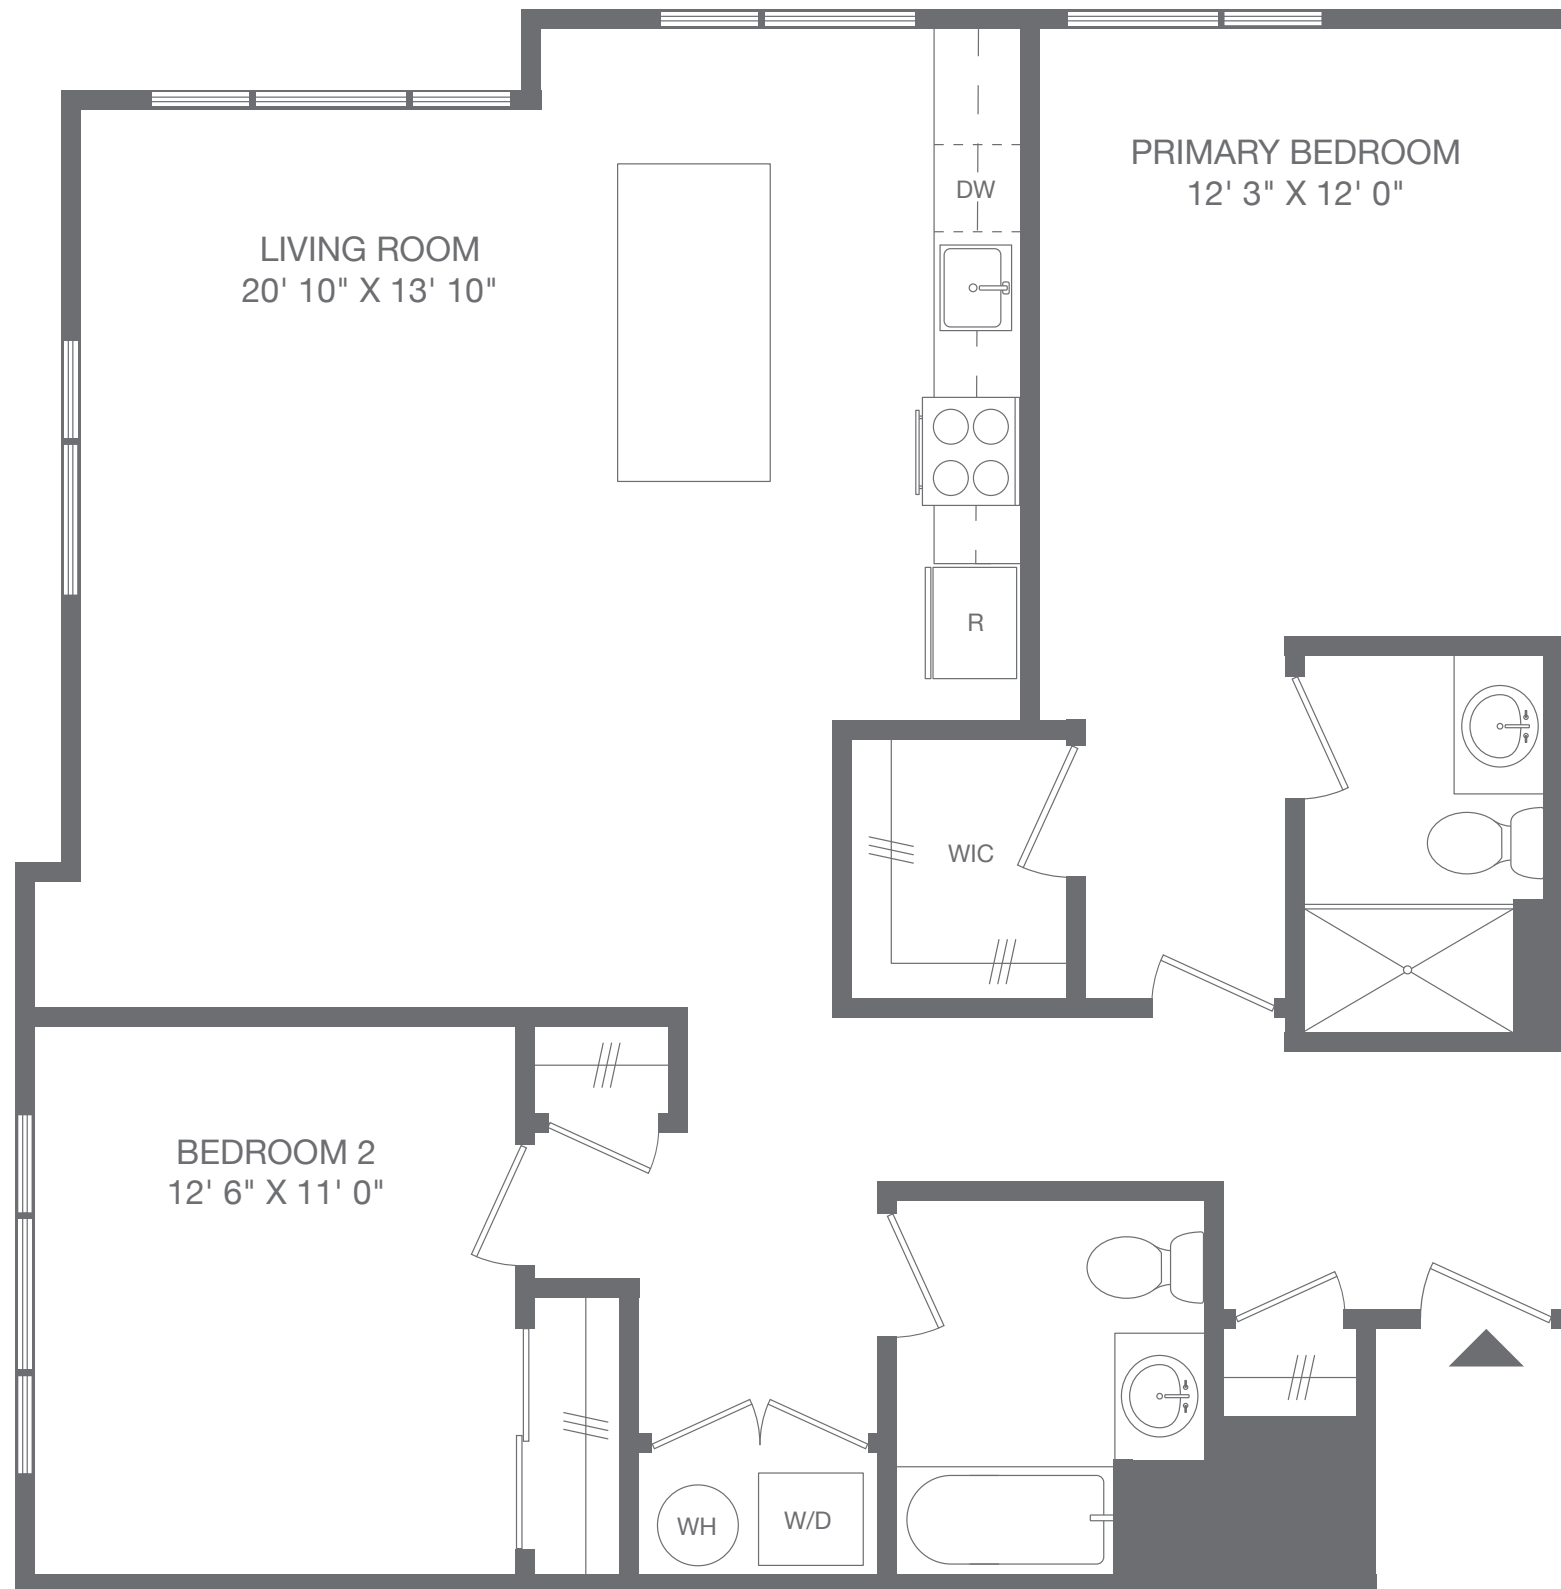

Residence 321 & 342

2 BEDROOM
2 BATH

Notes:

Info@RentTheAvion.com | 908.765.8000
1023 Neck Lane, Elizabeth, NJ 07201
RentTheAvion.com

All dimensions are approximate and subject to construction variances. Plans may contain variations from floor to floor.

THE AVION