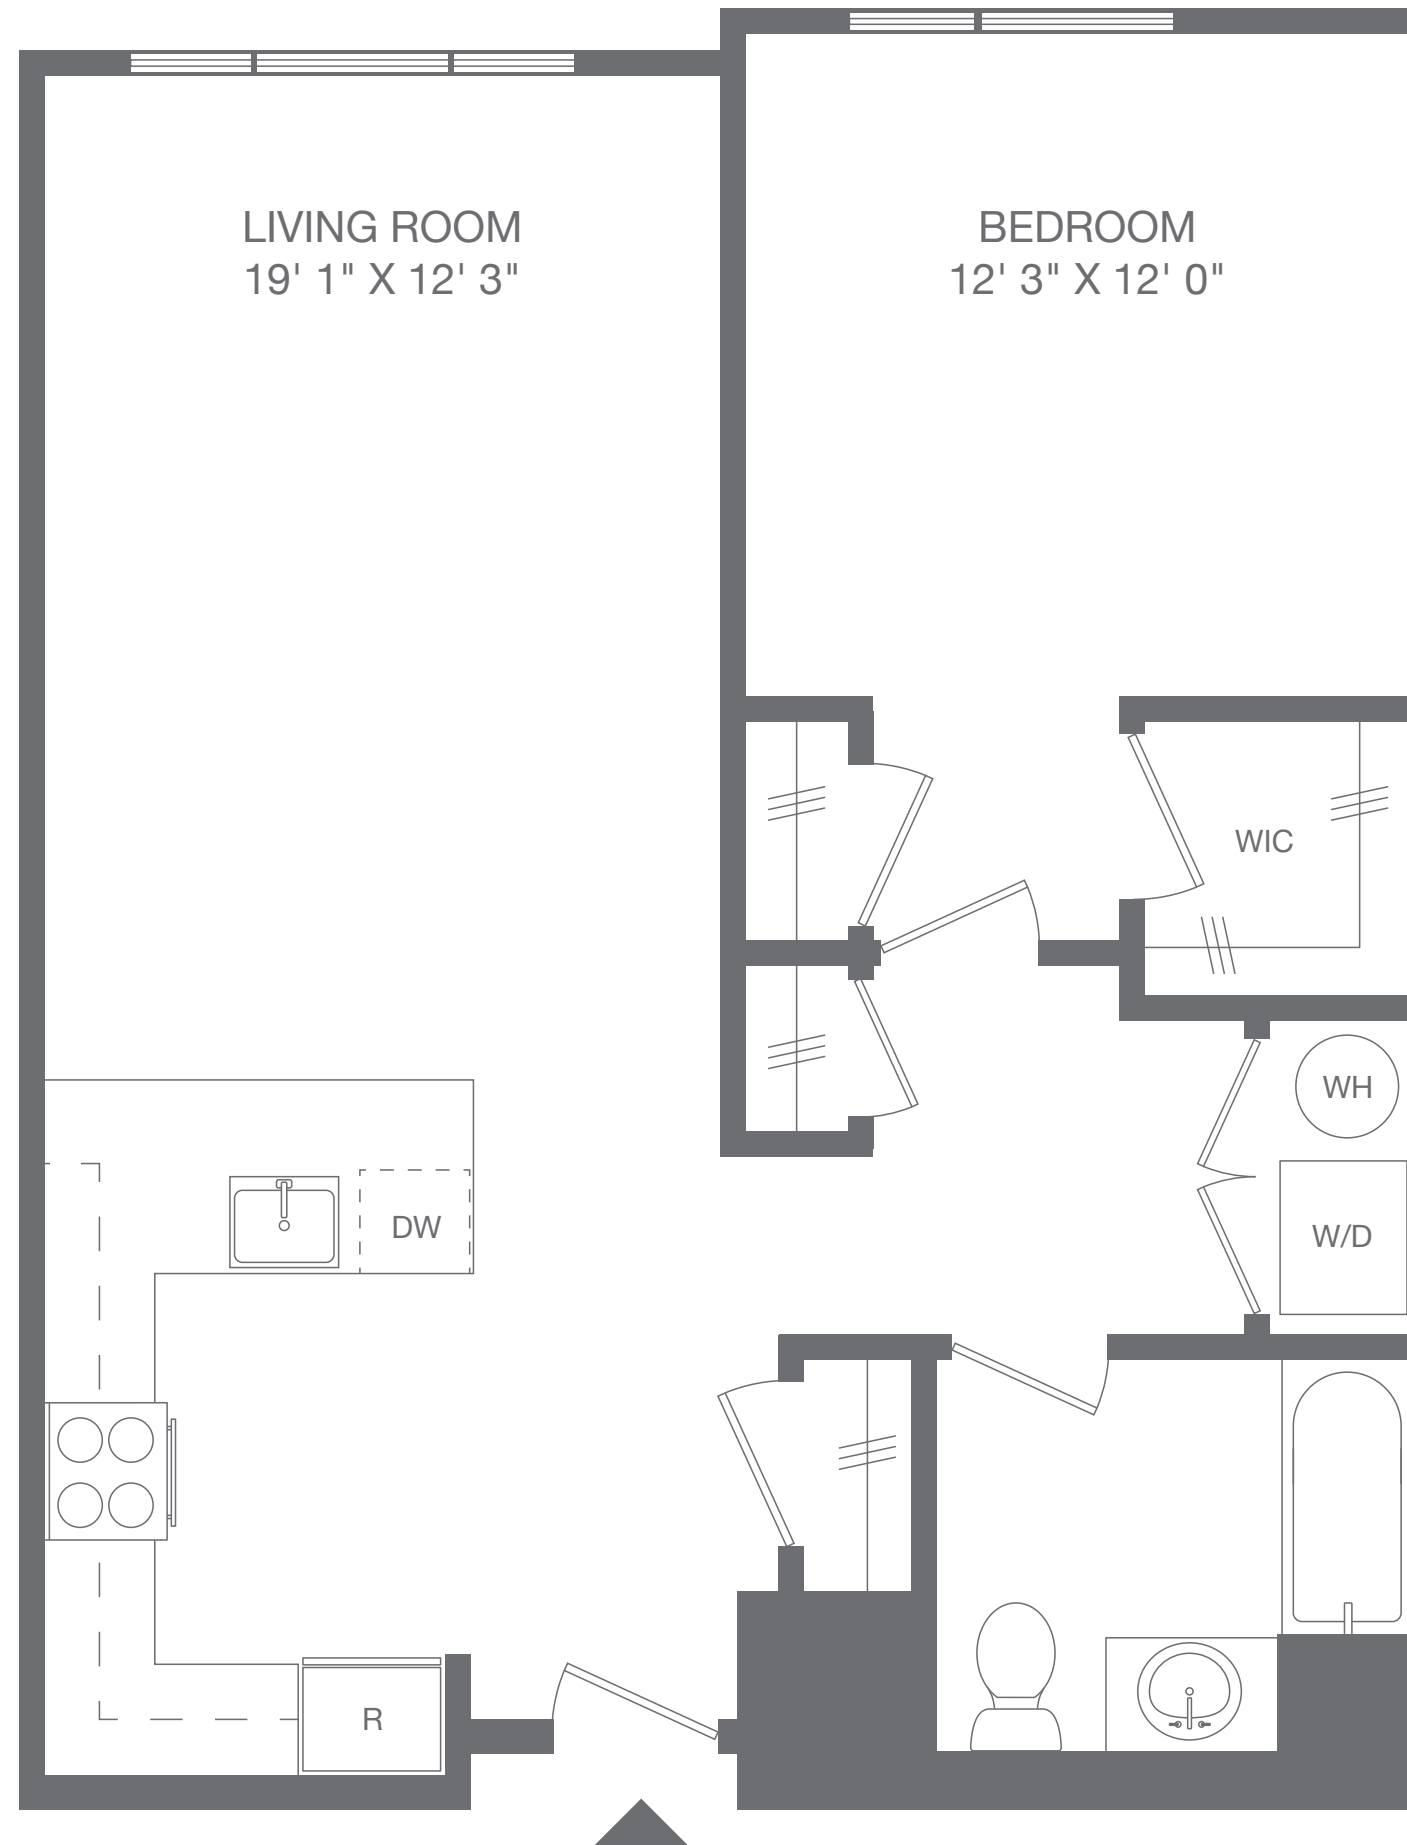

Residence 203 & 303

1 BEDROOM
1 BATH

Notes:

Info@RentTheAvion.com | 908.765.8000
1023 Neck Lane, Elizabeth, NJ 07201
RentTheAvion.com

All dimensions are approximate and subject to construction variances. Plans may contain variations from floor to floor.

THE AVION