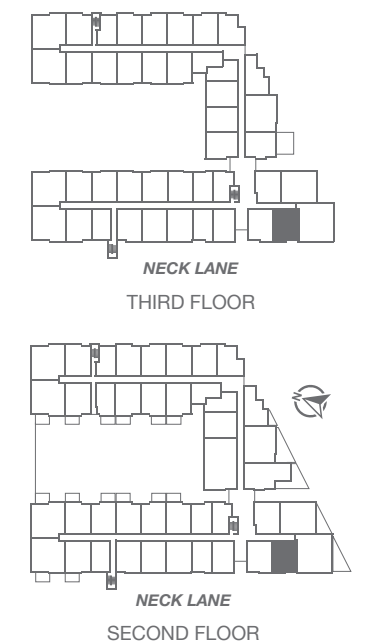

Residence 203 & 303

1 BEDROOM
1 BATH

Notes:

Info@RentTheAvion.com | 908.765.8000
1023 Neck Lane, Elizabeth, NJ 07201
RentTheAvion.com

All dimensions are approximate and subject to construction variances. Plans may contain variations from floor to floor.

THE AVION