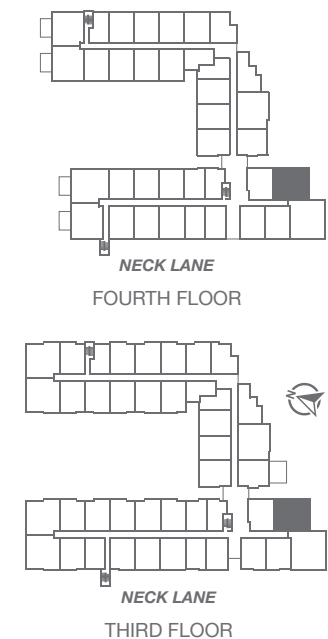

Residence 302 & 402

2 BEDROOM
2 BATH

Notes:

Info@RentTheAvion.com | 908.765.8000
1023 Neck Lane, Elizabeth, NJ 07201
RentTheAvion.com

All dimensions are approximate and subject to construction variances. Plans may contain variations from floor to floor.

THE AVION