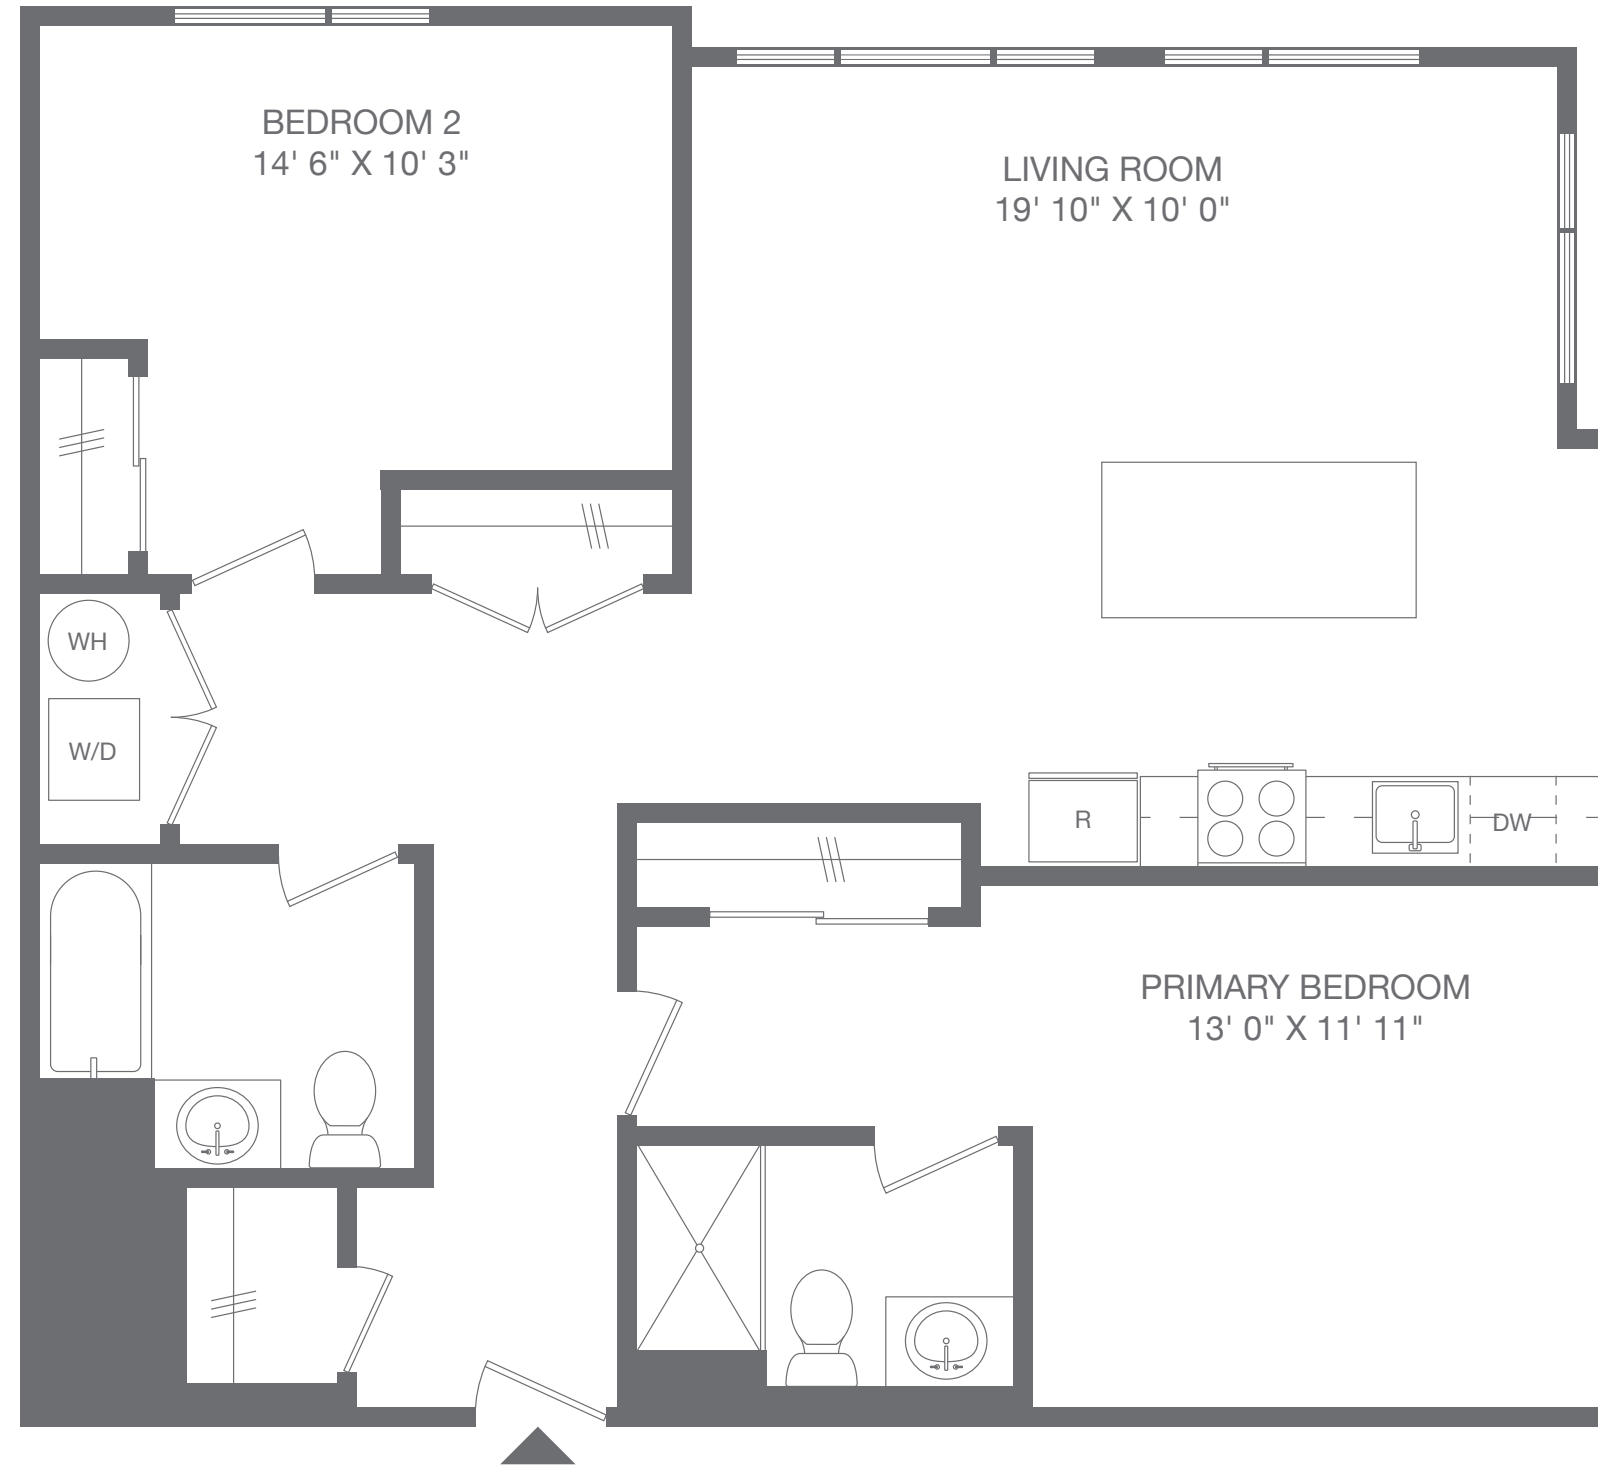

Residence 302 & 402

2 BEDROOM
2 BATH

Notes:

Info@RentTheAvion.com | 908.765.8000
1023 Neck Lane, Elizabeth, NJ 07201
RentTheAvion.com

All dimensions are approximate and subject to construction variances. Plans may contain variations from floor to floor.

THE AVION