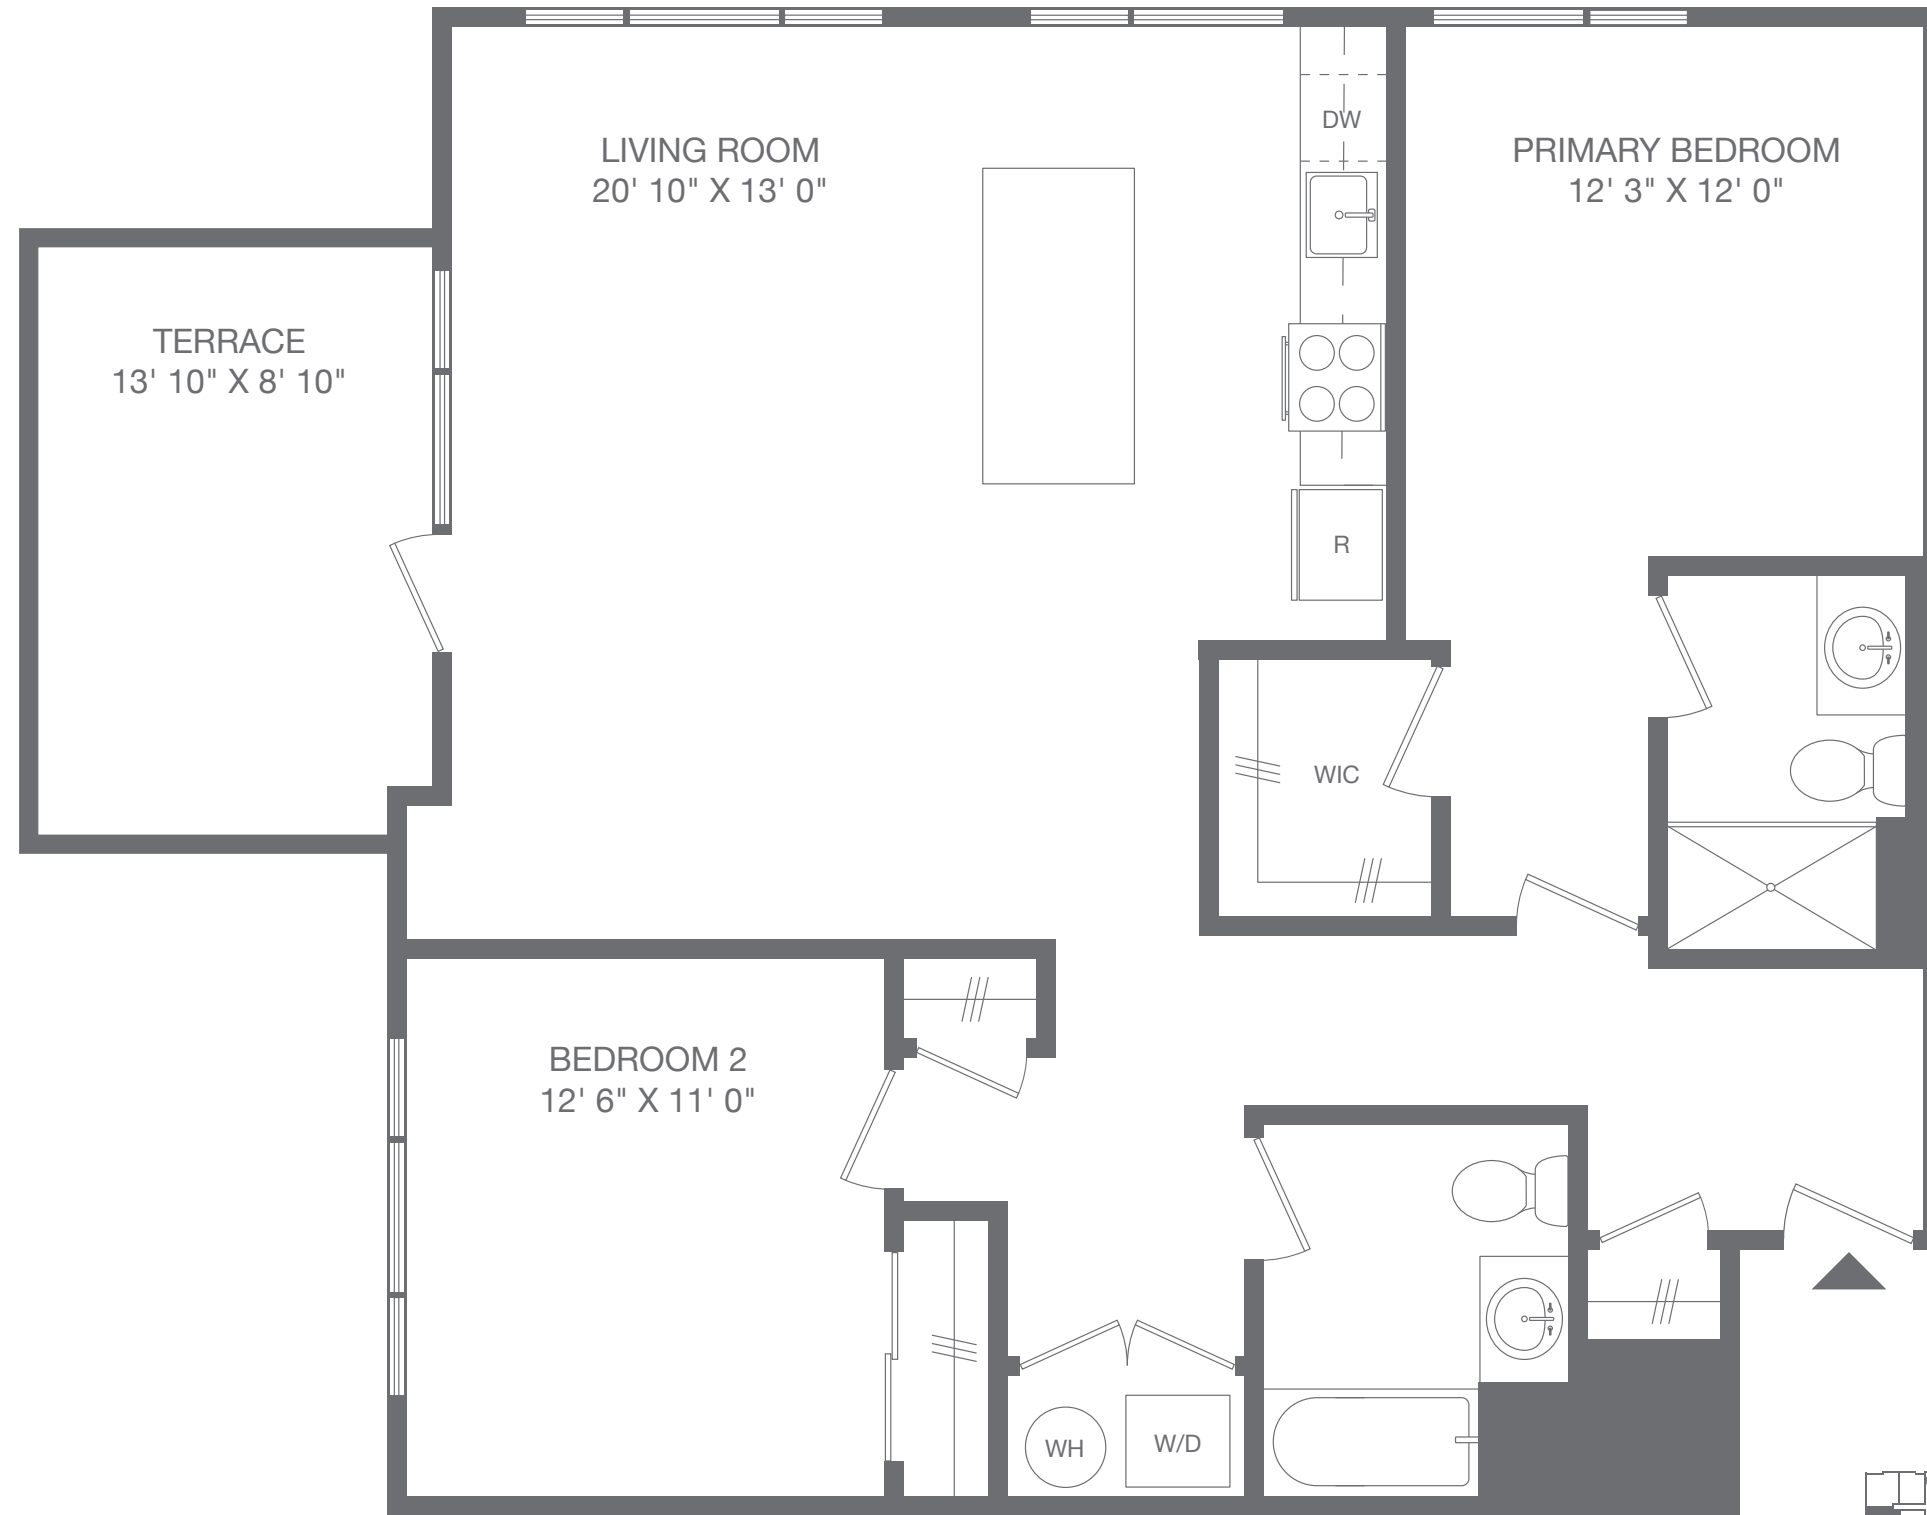

Residence 239

2 BEDROOM
2 BATH
TERRACE

Notes:

Info@RentTheAvion.com | 908.765.8000
1023 Neck Lane, Elizabeth, NJ 07201
RentTheAvion.com

All dimensions are approximate and subject to construction variances. Plans may contain variations from floor to floor.

THE AVION